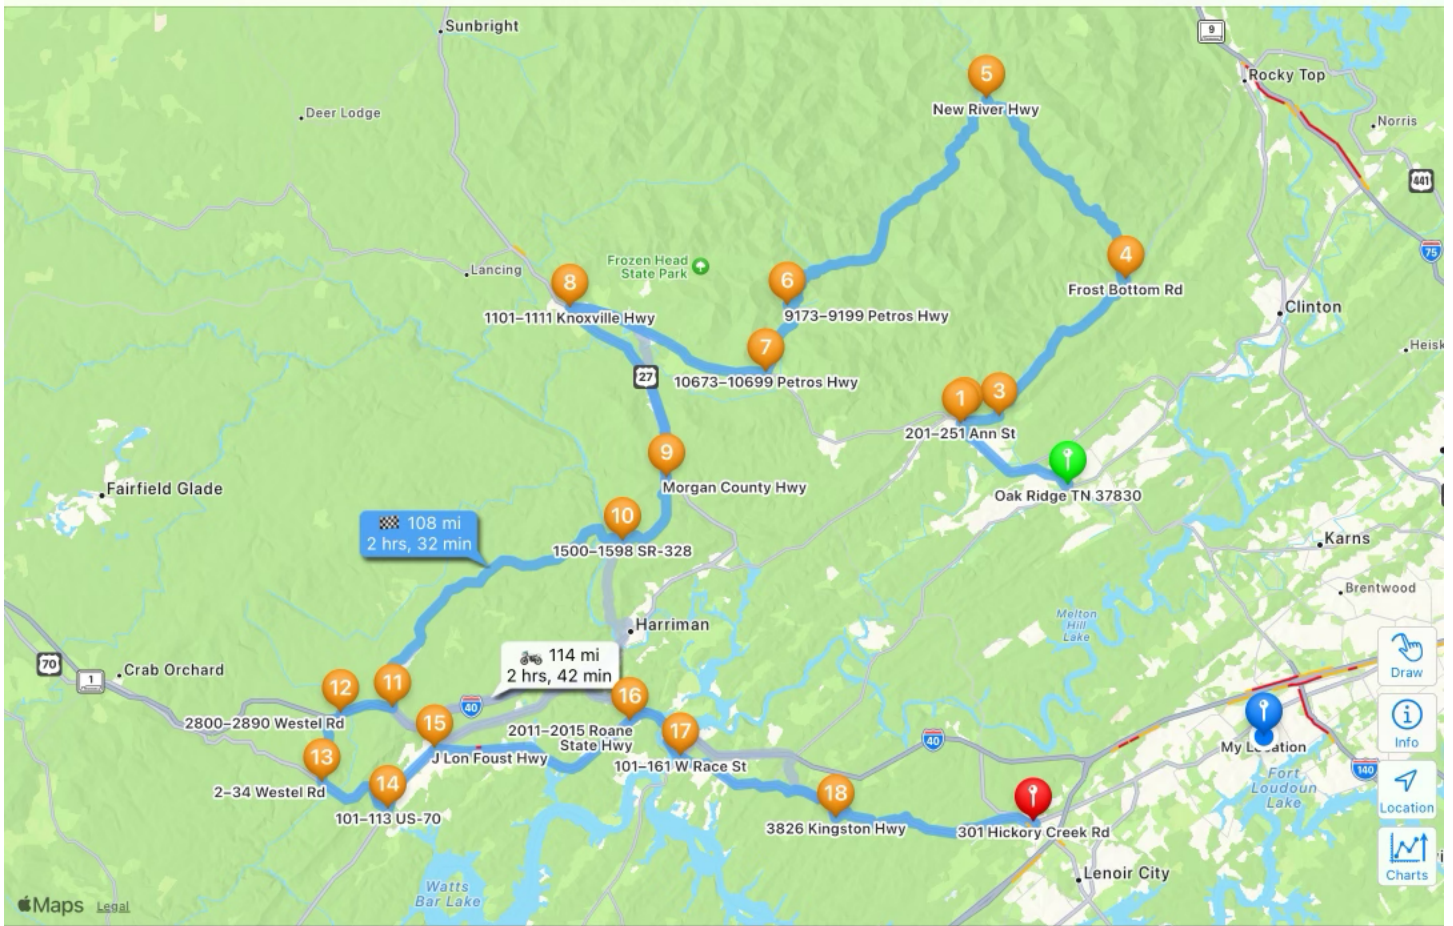

4:29 PM Wed May 15

94%

Rockwood 2024

Go

Apple Maps

Route

Search

Favorites

Turns

More