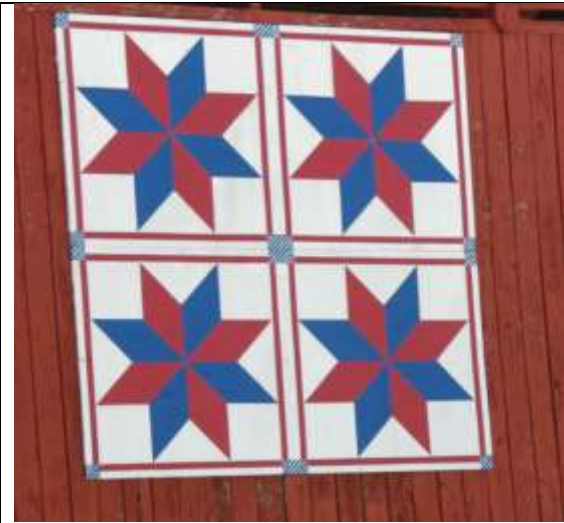

ORDER # _____