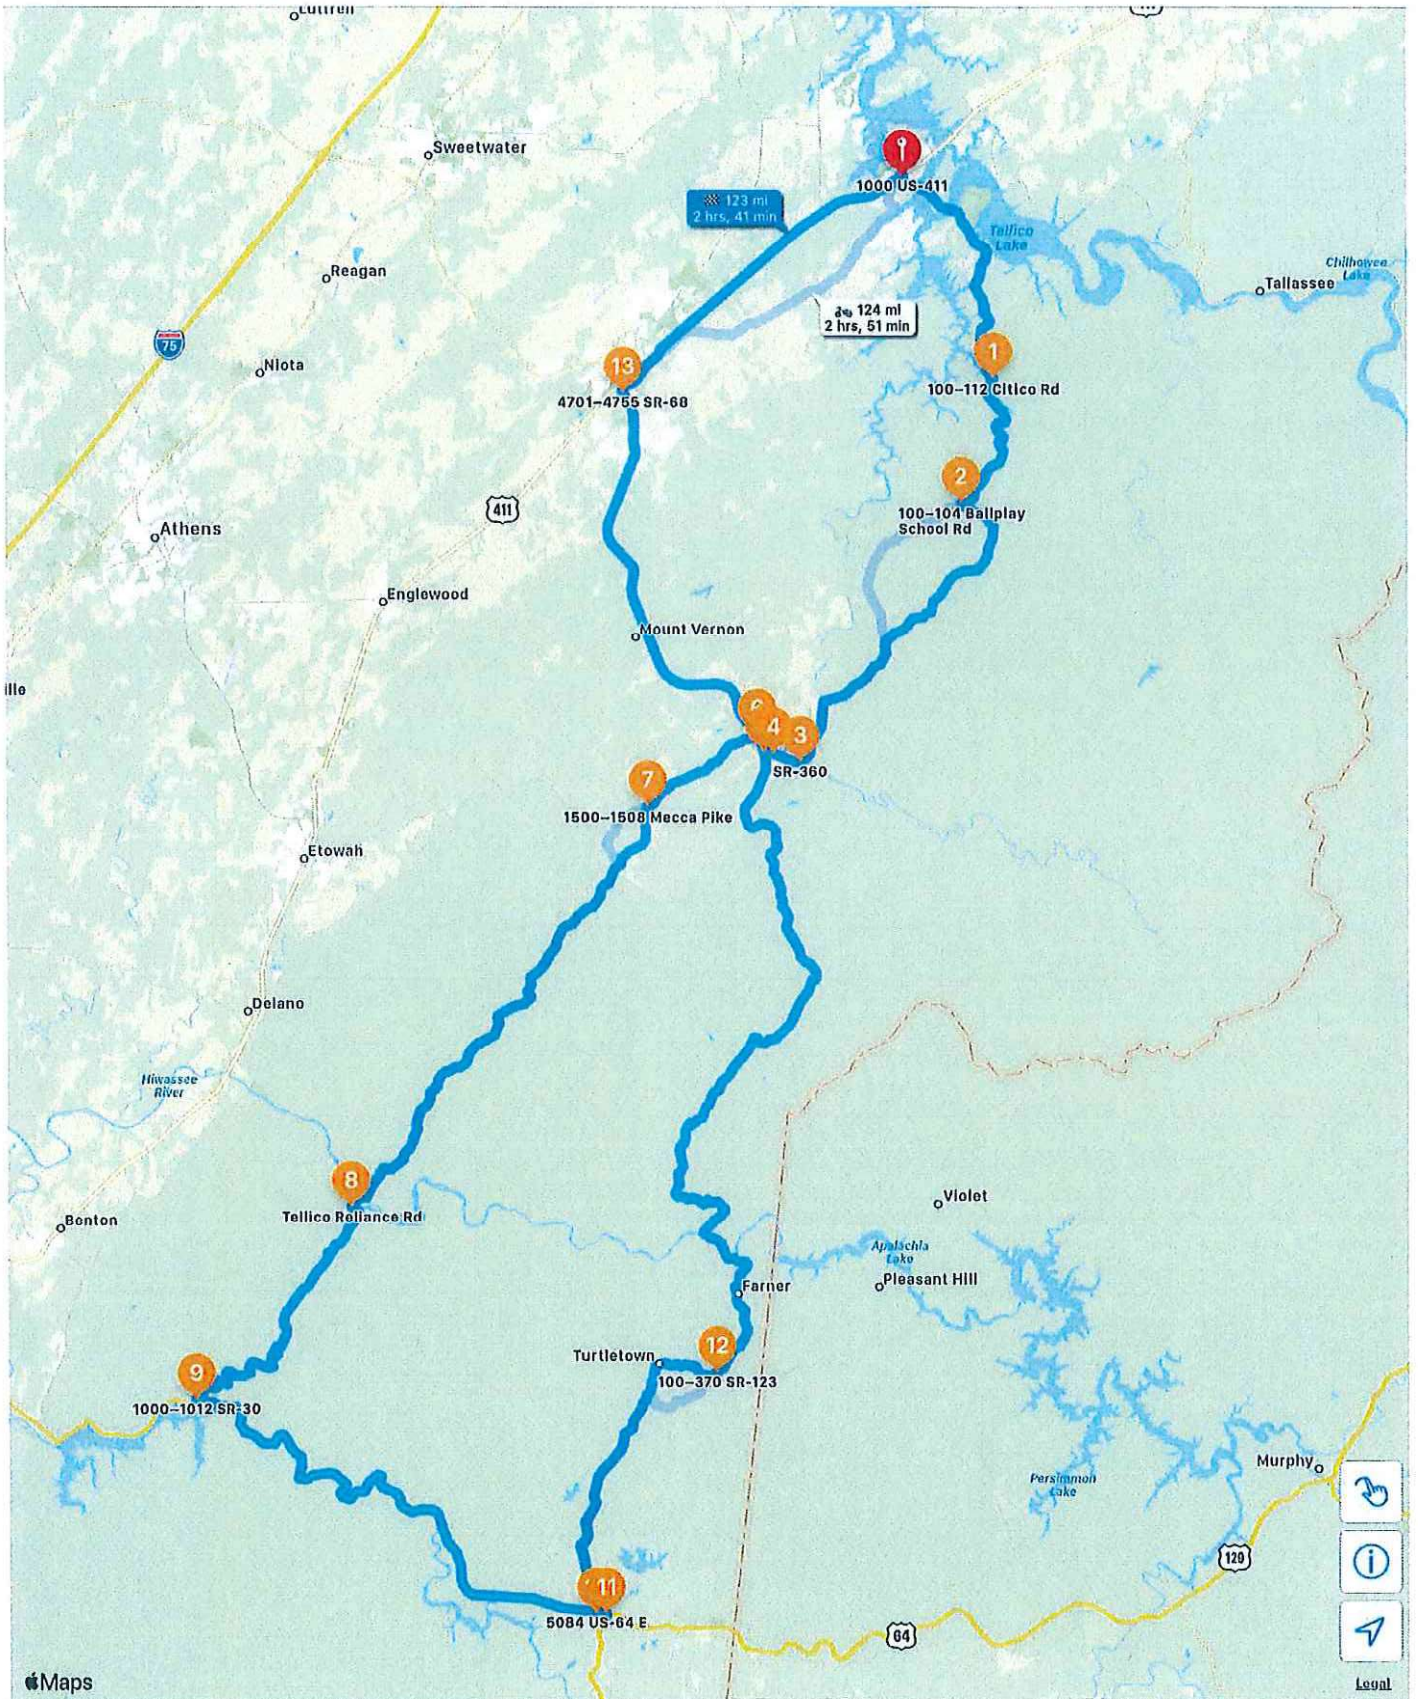

### Tellico Plains Reliance Ducktown March 202...

Apple Maps

Legal

## Vonore - Ducktown Loop

Zero odometer upon leaving Hardee's

Step	Directions	Mileage	Elapsed Time (Hr:Min)
0	Depart Hardee's turning right on Hwy 360.	0	0
1	Turn <b>right</b> onto Hwy 360S. This right is a continuation of Hwy 360. Straight at this intersection is actually the start of Citico Rd which would put you off route.	7.2	9 min
2	Proceed on Hwy 360S to intersection with Ballplay Rd (Stop Sign). Turn left to stay on Hwy 360.	11.9	17
3	Proceed on Hwy 360 to intersection with Hwy 165 (Cherohala Skyway). Turn right onto Hwy 165W.	22.3	31
4	Turn right into Cherohala Skyway Visitor's Center for rest stop.	23.1	33
5	Turn right back onto Hwy 165W and proceed short distance to intersection with Hwy 68.	23.4	34
5A	Turn right onto Hwy 68N	23.4	
6	Proceed on Hwy 68N to left onto Hwy 39	23.9	35
7	Proceed on Hwy 39 to left onto Hwy 315S (Reliance Rd).	27.7	40
8	Proceed on Hwy 315S to intersection with Hwy 30.	42.9	1:02
8A	Turn left on to Hwy 30E.	42.9	
9	Proceed on Hwy 30E to intersection with Hwy 64/74.	52.2	1:16
9A	Turn left on Hwy 64/74	52.2	
10	Proceed to traffic light at Main Street in Ducktown. Turn right and proceed to Hardee's parking lot for rest stop.	68.5	1:38

11	Turn right back onto Hwy 64/74 and exit right onto overpass loop onto Hwy 68N toward Madisonville.	69	1:42
12	Proceed to intersection with Hwy 123.	79	1:55
12A	Turn left onto Hwy 68N towards Tellico Plains.	79	
13	Proceed to Madisonville and intersection with Hwy 411.	115	2:43
13A	Bear right onto entrance ramp to Hwy 411N toward Vonore.	115	
14	Proceed on Hwy 411N to Vonore and Hardee's on right where tour began.	124.8	2:56